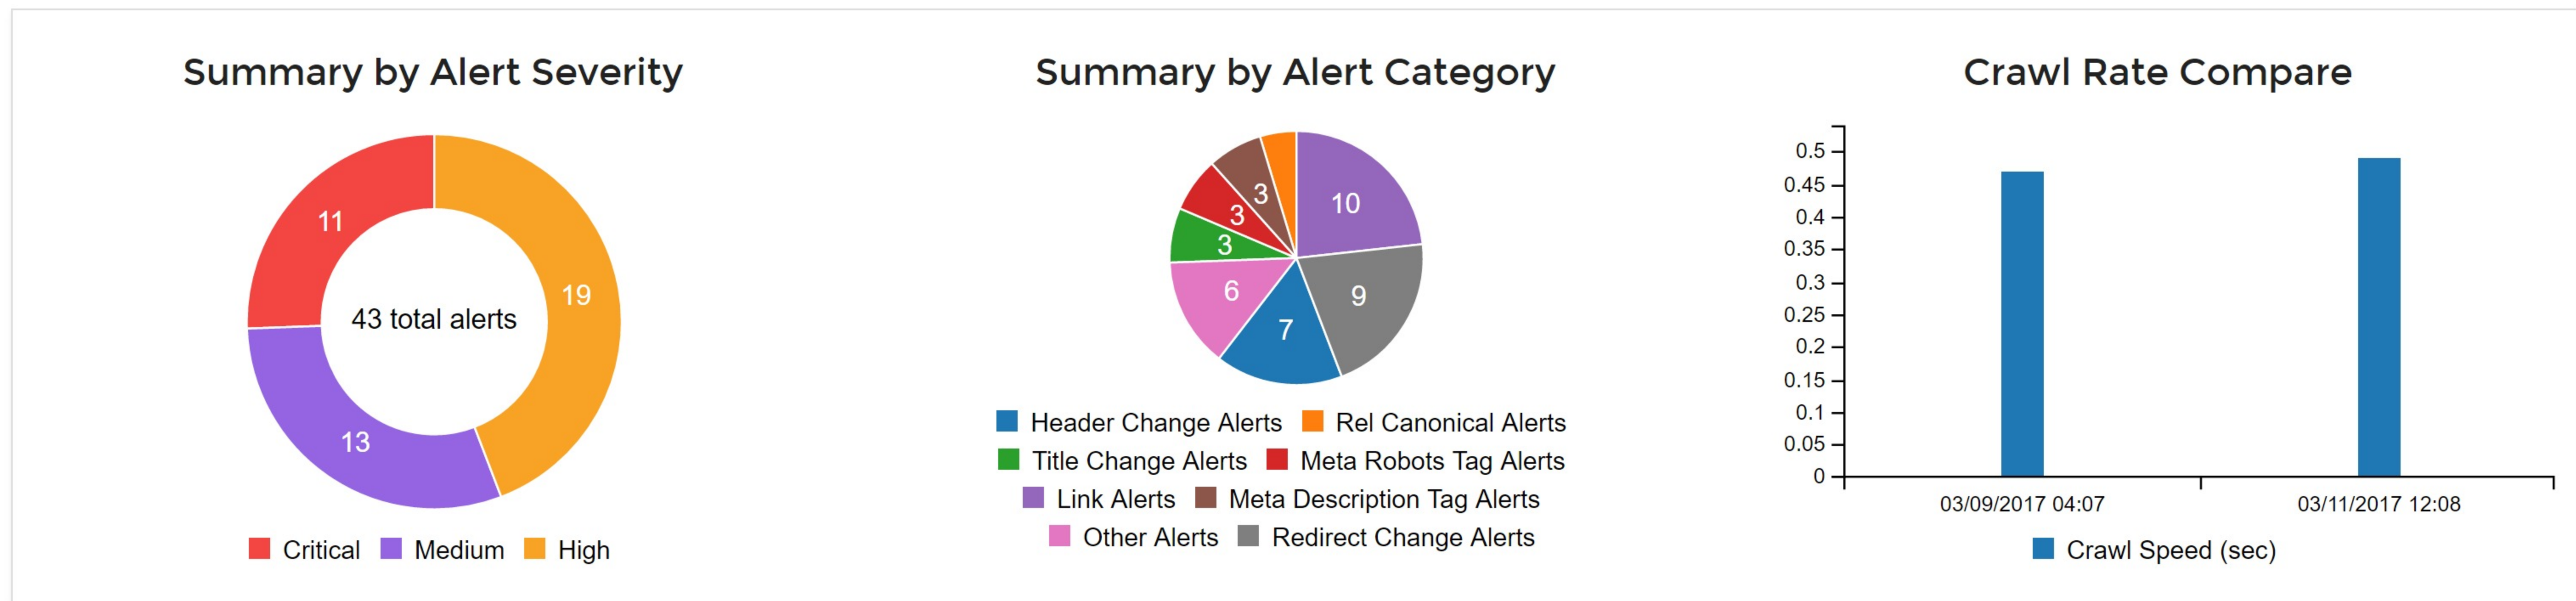

Domain Crawl Summary

Detailed list of all alerts for crawl date 03/11/2017 12:10.

http://www.zillow.com

Average Response Time (in seconds): 0.49

Diff Results 03/11/2017 12:08 vs 03/09/2017 04:07

Page Type

Change Comparison Date

Summary

There were 11 Critical alerts

- 3 h1 tag added
- 2 link rel canonical tag added
- 3 title tag changed
- 3 meta robots tag changed

There were 19 High priority alerts

- 3 meta description tag added
- 3 GA tag added
- 1 rel="next" has been added
- 3 open graph tag(s) has been added
- 4 intermediate 301 redirect removed
- 4 302 redirect changed
- 1 intermediate 302 redirect added

There were 13 Medium priority alerts

- 2 h2 tag added
- 2 h3 tag added
- 3 recently discovered internal links are now being nofollowed
- 3 count of internal links increased
- 3 count of external links increased